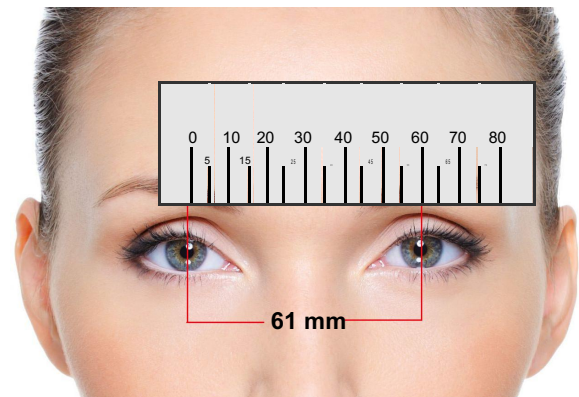

MEASURING YOUR PD

1 Print this page at 100% size (No Scaling)

Download this file and open it in Adobe Reader.

Print using the following scale settings:
Windows: Set scale to "None" or at 100%
Macintosh: Set page scaling to "None"

2 Fold the PD ruler

Fold the PD ruler below along the dotted lines. Use the appropriate side depending on if you are using the mirror or a friend.

3 Line up the ruler's zero

Place the ruler just above your eyes and line up the zero of the ruler with the center of your left pupil.

4 Measure your PD

Without moving your head or the ruler, mark the ruler where it lines up with the center of your right pupil. This number is your PD.

5 Enter your PD

Enter your PD at [Easyoptical.com](https://www.easyoptical.com) to order your glasses.